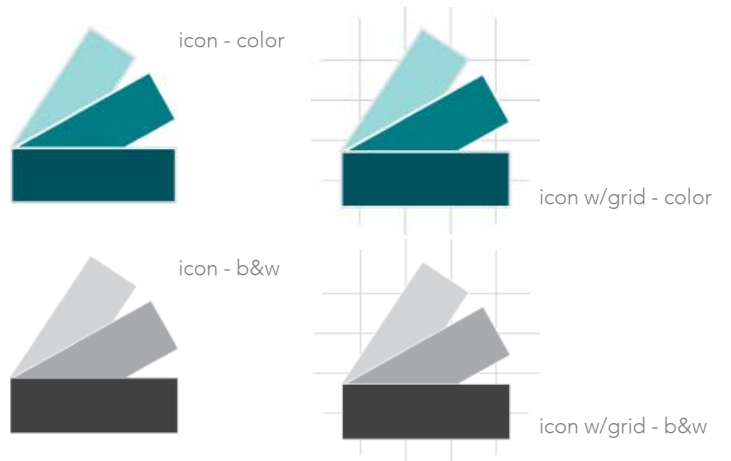

### Logo

The **Ortho Kinematics** logo should be placed on a white background when possible.

### Tag line

The **Ortho Kinematics** tag line is...  
revolutionizing spine motion analysis

revolutionizing spine motion analysis

### Icon

The icon can be represented in two ways when stand alone. Note: When used in the logo the grid is not present.

The icon is representative of measuring spine motion.

Each block represents a vertebrae and gradation of color helps promote motion. The grid in the background helps promote measurement.

Colors used (darkest to lightest color):  
(colored icon) pms 3165, 322,318 with with 10%, 0%, 10% border  
(bw icon) 90%, 40%, 20% with 10%, 0%, 0% border